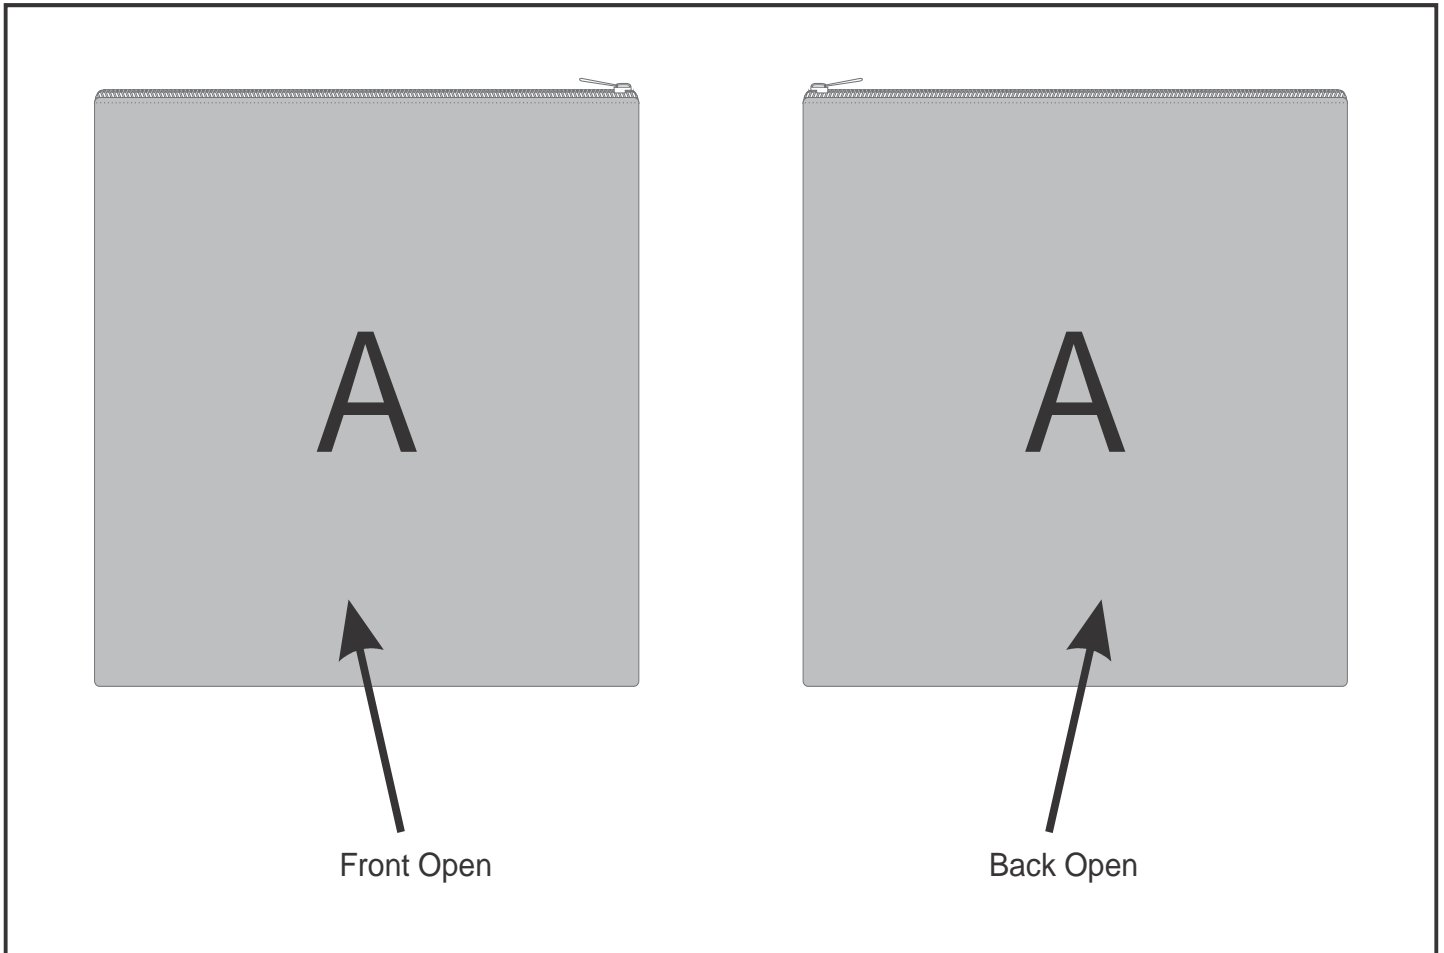

SG-HP-172-G

PPS Hoppla Zuri Scatter Cushion

Need to know:

- Includes 1-Position Sublimation (setup fees apply)
- Please Note: We cannot guarantee 100% logo Alignment on all Brandable Panels.

Branding Options:

Position	Branding Method (Branding Code)	No. of Colours	Dimension
A	Custom Sublimation A (CPSUB-A)	Full Colour	1007mm wide x 490mm high